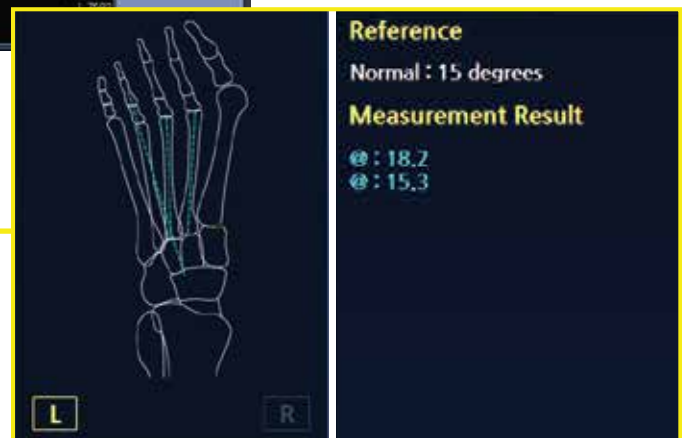

Main Features

Basic Functions

- DICOM File Management
- DICOM Printing
- CD Burning with CD Viewer
- Image Magnification
- Measuring the Length and Angles of the Image
- Adding Annotation Text, Graphics and Electronic Markers to an image
- Display the Studied Images Side-by-Side

Reference

Smart Guide: A simple tutorial that aids users in learning how to use measurement tools.

◀ Multi Zoom

Guide Image

Reference

Intuitive GUI

Intuitive GUI: Dedicated Software for Podiatrist

Viewer

Studylist

Podiatry Measurement Tools

MAA

MAA is the Metatarsal Adductus Angle. That measured the adduction angle of metatarsal bone.

PASA

PASA is the Proximal Articular Set Angle. The angle formed by a line representing the effective articular cartilage and a line drawn perpendicular to the first metatarsal bisection.