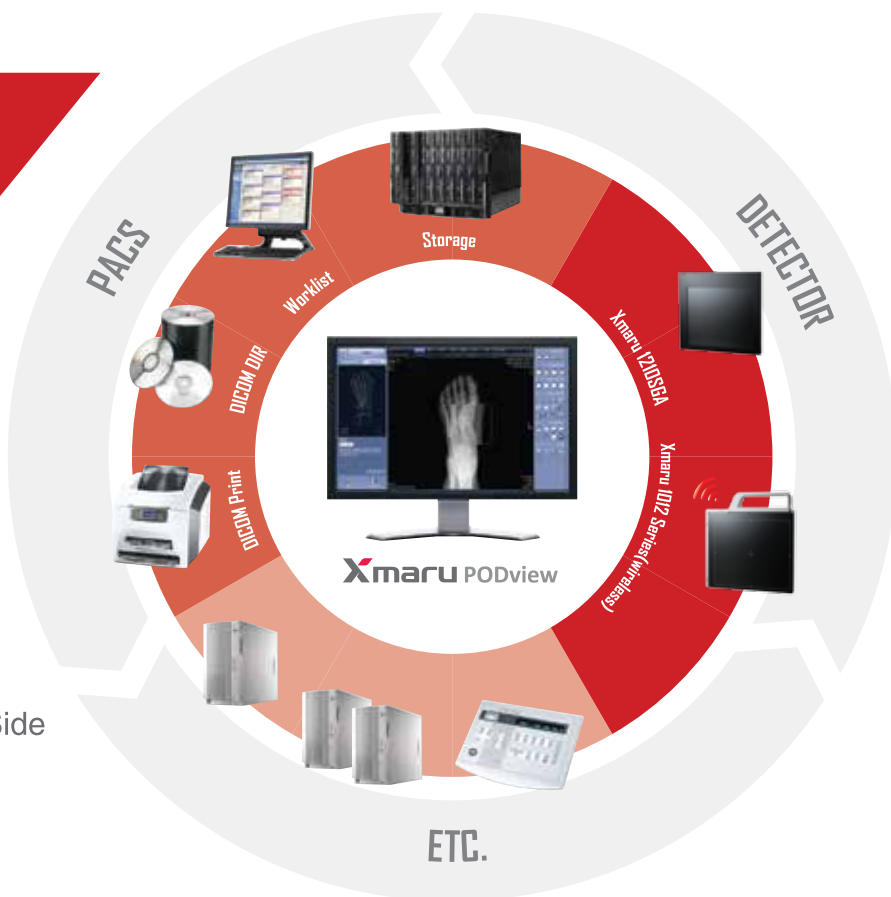

Xmaru PODview

- Highest quality diagnostic images
- Flexible diagnostic acquisition software
- Industry's best image algorithm parameters

PODIATRY ACQUISITION SOFTWARE

RAYENCE

X - R A Y + S C I E N C E

Rayence delivers an advanced digital x-ray solution that seamlessly integrates into any clinical workflow. The Xmaru PODView features rich software solutions that capture, view, and distribute digital images. With advanced Podiatry specific measurement tools and an easy-to-navigate interface, the Xmaru PODView provides a complete solution.

Main Features

Basic Functions

- DICOM File Management
- DICOM Printing
- CD Burning with CD Viewer
- Image Magnification
- Measuring the Length and Angles of the Image
- Adding Annotation Text, Graphics and Electronic Markers to an image
- Display the Studied Images Side-by-Side

Reference

Smart Guide: A simple tutorial that aids users in learning how to use measurement tools.

◀ Multi Zoom

Guide Image

Reference

Intuitive GUI

Intuitive GUI: Dedicated Software for Podiatrist

Viewer

Studylist

Podiatry Measurement Tools

MAA

MAA is the Metatarsal Adductus Angle. That measured the adduction angle of metatarsal bone.

PASA

PASA is the Proximal Articular Set Angle. The angle formed by a line representing the effective articular cartilage and a line drawn perpendicular to the first metatarsal bisection.